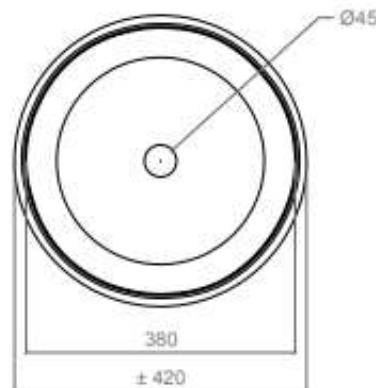

# TECHNICAL SCHEDULE

Glass Design

Code: MODE40

**Article:** *Mode Classic*  
**Category:** *Countertop washbasin*  
**Material:** *Terra di Siena*  
**Overflow:** *No*  
**Washbasin weight:** *kg ±7,00*

*Round countertop washbasin produced in ceramic with decoration.*

**TAP AND SINK POSITIONING**

*Inspirational + European + Bathroomware*